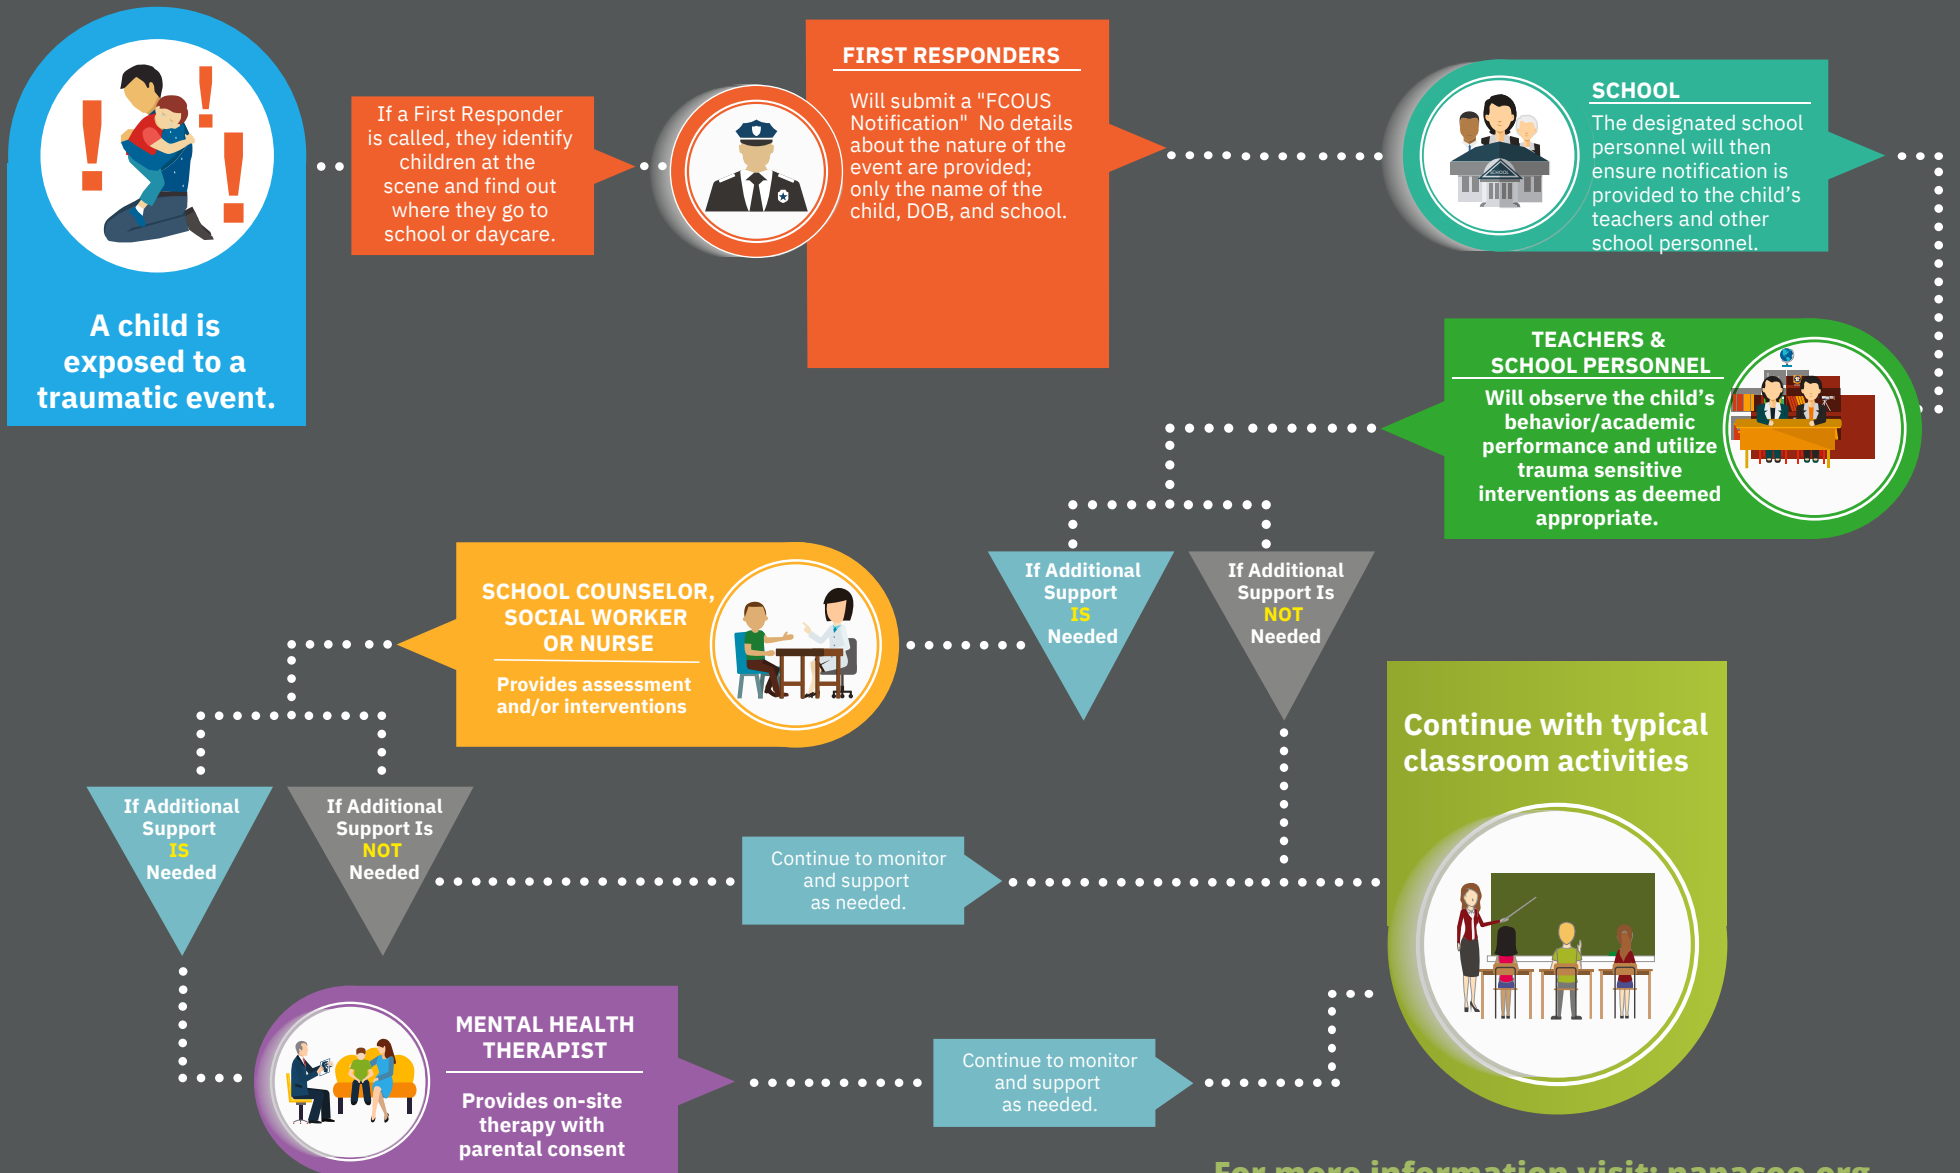

FOCUS PROGRAM

Recommended Process Flow Chart

For more information visit: napcoe.org